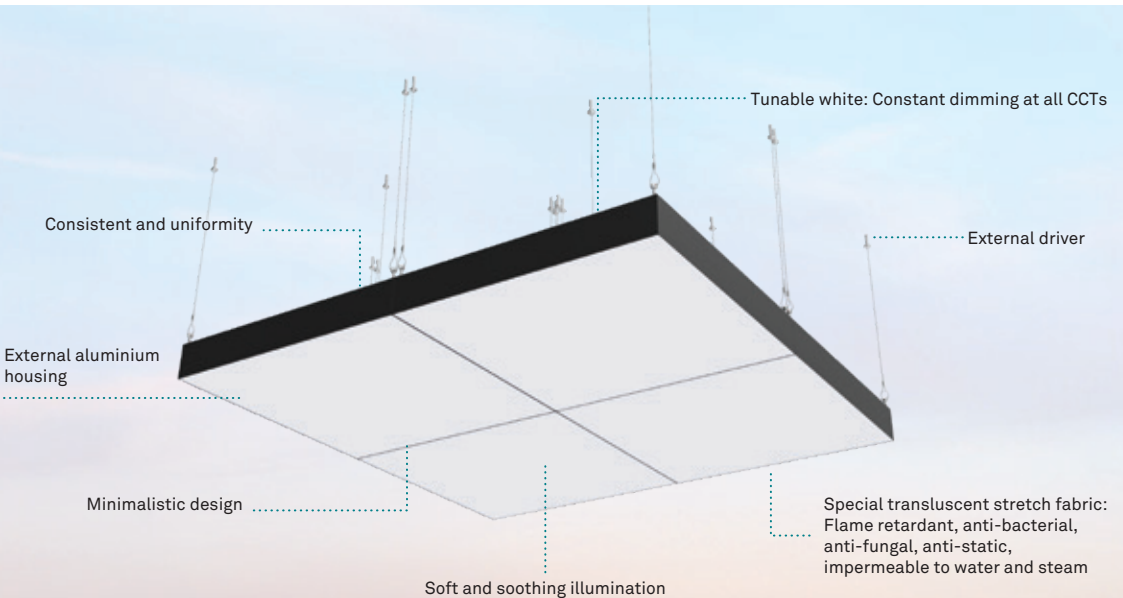

Wipro introduces a range of splendid contemporary Workspaces Luminaires - called Sky Scale - a linear suspended edge-lit luminaire that offers soothing and uniform light to enhance productivity. It holds a place of pride in today's commercial lighting scenario because of its large area ceiling lumination, modular design and other par-excellence features.