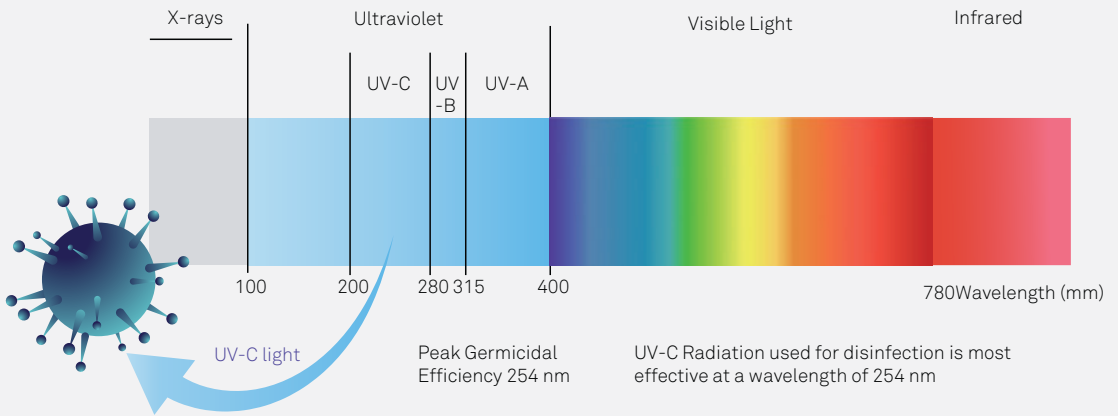

Protect employee health & wellness in workplaces
Wipro Lighting brings to you ULTRARAY™ - UltraViolet (UV) Lighting Solution to help you disinfect your workplaces and assure you a complete peace of mind.

A solution that can compliment the current protection measures deployed to disinfect the workplace more effectively and protect employee health & safety.